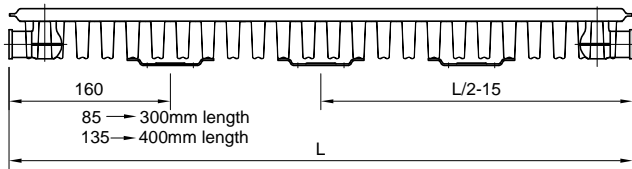

**- 2 Tap Wall Bracket for Radiators -  
Mounting Instructions**

Wall Bracket Radiator Type 11, 20, 21 22

**Bracket Position :**

Radiator Height A	Bracket Height B
300	137
400	237
500	337
600	437
700	537
900	737

Plan View on Type 11 Radiator

Plan View on Type 20 & 21 Radiator

Plan View on Type 22 Radiator