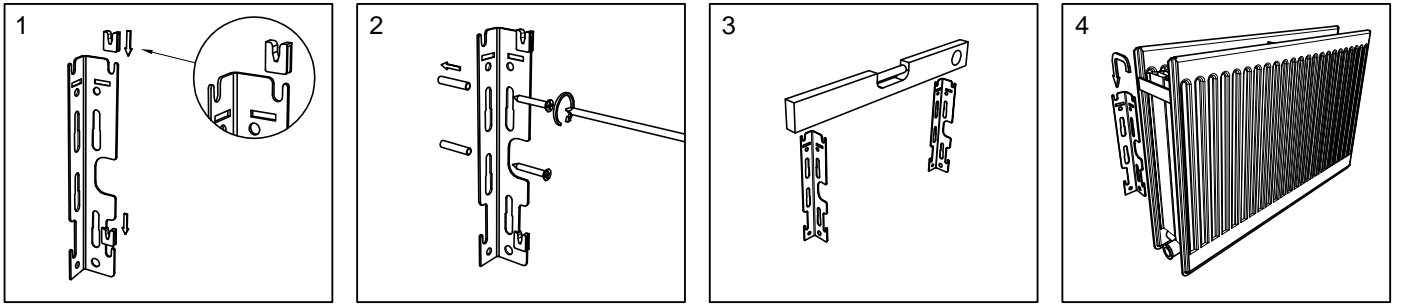

**- 2 Tap Wall Bracket for Radiators -  
Mounting Instructions**

Wall Bracket Radiator Type 11, 20, 21 22

**Bracket Position :**

Radiator Height A	Bracket Height B
300	137
400	237
500	337
600	437
700	537
900	737