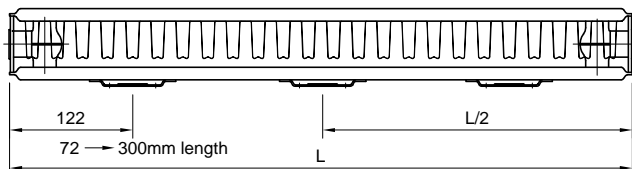

**- 2 Tap Wall Bracket for Radiators -  
Mounting Instructions**

Wall Bracket Radiator Type 11, 20, 21 22

**Bracket Position :**

Radiator Height A	Bracket Height B
300	137
400	237
500	337
600	437
700	537
900	737

Plan View on Type 11 Radiator

Plan View on Type 20 & 21 Radiator

Plan View on Type 22 Radiator