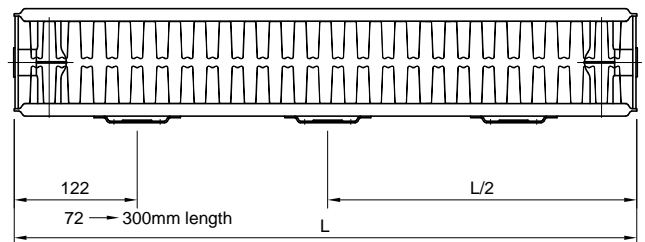

**- 2 Tap Wall Bracket for Radiators -  
Mounting Instructions**

Wall Bracket Radiator Type 11, 20, 21 22

**Bracket Position :**

Radiator Height A	Bracket Height B
300	137
400	237
500	337
600	437
700	537
900	737

Plan View on Type 11 Radiator

Plan View on Type 20 & 21 Radiator

Plan View on Type 22 Radiator