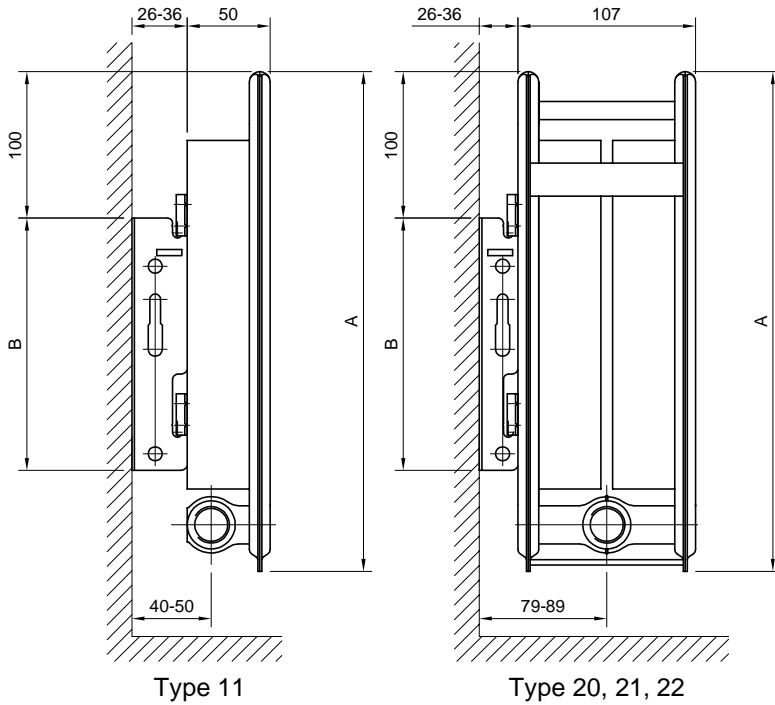

**- 2 Tap Wall Bracket for Radiators -  
Mounting Instructions**

Wall Bracket Radiator Type 11, 20, 21 22

**Bracket Position :**

Radiator Height A	Bracket Height B
300	137
400	237
500	337
600	437
700	537
900	737