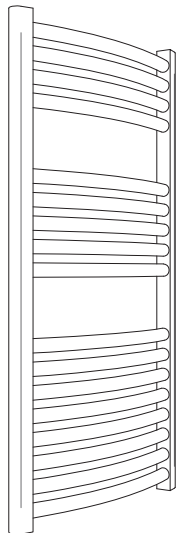

Bathroom Radiators Overview

QRT

Available in white as Standard

3xHeights:
800mm, 1200mm and 1800mm.

3xWidths:
500mm, 600mm and 750mm.

QRC

Available in white as Standard

3xHeights:
800mm, 1200mm and 1800mm.

3xWidths:
500mm, 600mm and 750mm.

ARES

Available in both white and chrome

3xHeights:
688mm, 1118mm and 1720mm.

3xWidths:
500 mm, 600mm, 750 mm

VENUS

Available curved in both white and chrome

3xHeights:
688mm, 1118mm and 1720mm.

3xWidths:
500 mm, 600mm, 750 mm

Crystal Straight

Available in both white and chrome

3xHeights:
730mm, 1160mm, 1730mm.

2xWidths:
450mm, 600mm.

Crystal Curved

Available curved in both white and chrome

3xHeights:
730mm, 1160mm, 1730mm.

2xWidths:
450mm, 600mm.